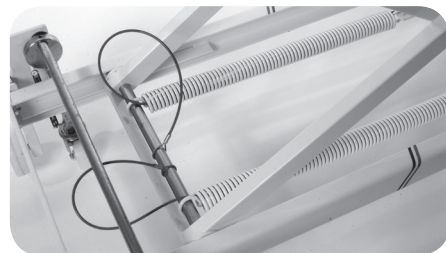

**> Scissor standard loader**

**Handy  
Easy to use  
Robust**

### Characteristics

- Adjustable for all loader
  - Max width : 900 mm
  - Max length : 36 00 mm
- Adjustable index for each deck  
Distance between the lowest and the highest deck 1050mm.
- Minimum height first deck : 530 mm.
- Painting steel frame.
- Safety : all the spring are equipped with a red steel cable.
- The loader is rolling on ertalon over-molded roller bearings.
- Adjustable bracket in front of the oven  
Adjustable bumper in rear of the elevator to stop the loader.

### Options

- 4 rotating wheels to move the loader anywhere

- Different color painting available on request