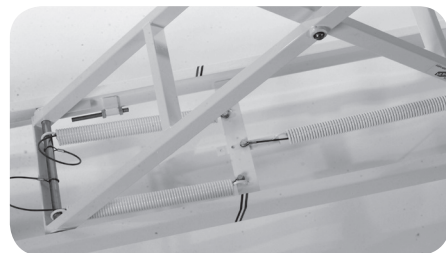

**> Scissor standard loader**

**Handy  
Easy to use  
Robust**

### Characteristics

- Adjustable for all loader
  - Max width : 900 mm
  - Max length : 36 00 mm
- Adjustable index for each deck  
Distance between the lowest and the highest deck 1050mm.
- Minimum height first deck : 530 mm.
- Painting steel frame.
- Safety : all the spring are equipped with a red steel cable.
- The loader is rolling on ertalon over-molded roller bearings.
- Adjustable bracket in front of the oven  
Adjustable bumper in rear of the elevator to stop the loader.

### Options

- 4 rotating wheels to move the loader anywhere

- Different color painting available on request