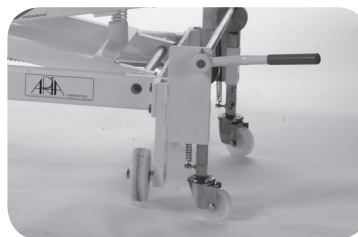

**> Scissor standard loader**

**Handy  
Easy to use  
Robust**

### Characteristics

- Adjustable for all loader
  - Max width : 900 mm
  - Max length : 36 00 mm
- Adjustable index for each deck  
Distance between the lowest and the highest deck 1050mm.
- Minimum height first deck : 530 mm.
- Painting steel frame.
- Safety : all the spring are equipped with a red steel cable.
- The loader is rolling on ertalon over-molded roller bearings.
- Adjustable bracket in front of the oven  
Adjustable bumper in rear of the elevator to stop the loader.

### Options

- 4 rotating wheels to move the loader anywhere

- Different color painting available on request